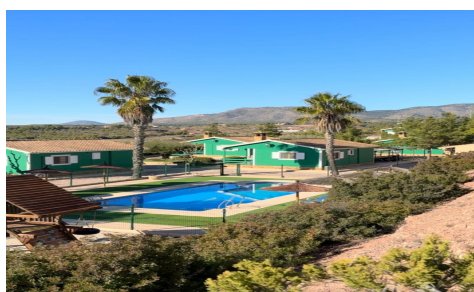

5

4

3,000m²

11,000m²

N/A

There are four houses in total, each accommodating up to five people. All houses have two bedrooms with double beds; two houses have a double bed, and the other two have two single beds (90 cm). An extra bed can be requested. Each house has its own full bathroom with a built-in whirlpool tub and a fully equipped kitchen (microwave, refrigerator, etc.). The high-quality finishes include double-glazed windows and decorative details in the interior, such as wrought iron lamps and headboards. Each house has air conditioning for the summer and a wood-burning stove for the winter. This resort has also considered the environment and has installed a water treatment...(Ask for More Details!)