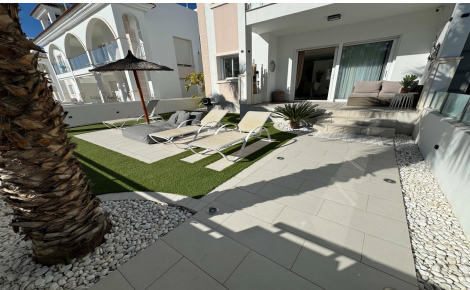

SPS25636N

Apartment in Rojales **€310,000**

2

2

82m²

N/A