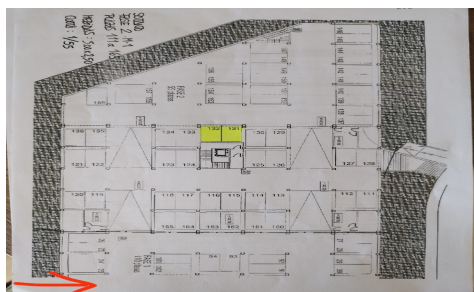

SPS85594M

**Parking in La Fuente** **€24,000**

0

0

25m<sup>2</sup>

N/A

N/A

Two parking spaces which have been closed into a private garage