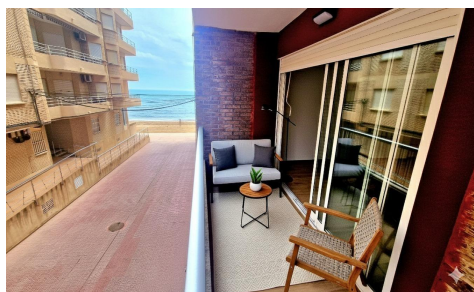

SPS28681F

Apartment in Torrevieja **€240,000**

3

2

104m²

N/A

N/A