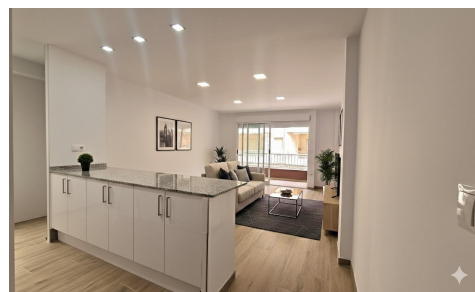

SPS28681F

Apartment in Torrevieja **€240,000**

3

2

104m²

N/A

N/A