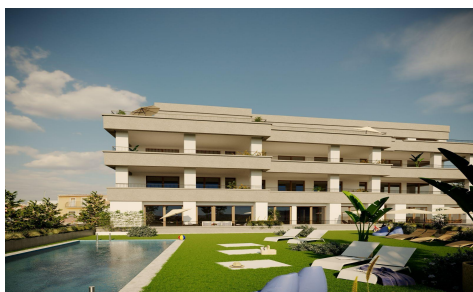

**Penthouse in Hondon de las Nieves**

**€305,000**

3

2

126m<sup>2</sup>

N/A

Exclusive New Build Apartments with Views of the Vineyards in Hondón de las Nieves Modern Homes in a Unique Natural Setting Discover this new development of flats in Hondón de las Nieves, a charming village set in a beautiful valley surrounded by olive and almond groves. This development offers 15 exclusive 2 and 3 bedroom homes, all designed to offer maximum comfort, energy efficiency and stunning views of the Vinalopó vineyards. Located in Vinalopó Medio, this peaceful enclave is ideal for those seeking a relaxed Mediterranean lifestyle, with easy access to nature and all essential services. High Quality Features and Modern Design Each flat has...(Ask for More Details!)