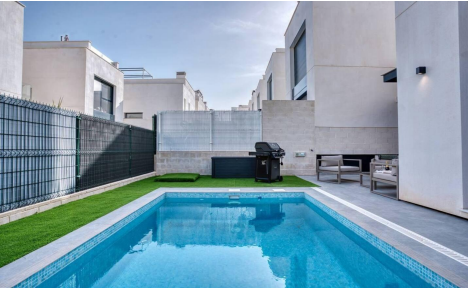

SPS40560P

Town House in Orihuela Costa **€360,000**

3

2

140m²

N/A

N/A