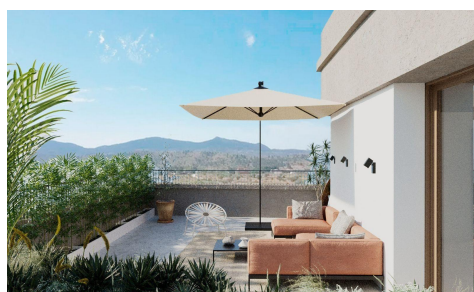

SPS56344V

Penthouse in Hondon de las Nieves

€220,000

2

2

93m²

N/A

Exclusive New Build Apartments with Views of the Vineyards in Hondón de las Nieves Modern Homes in a Unique Natural Setting Discover this new development of flats in Hondón de las Nieves, a charming village set in a beautiful valley surrounded by olive and almond groves. This development offers 15 exclusive 2 and 3 bedroom homes, all designed to offer maximum comfort, energy efficiency and stunning views of the Vinalopó vineyards. Located in Vinalopó Medio, this peaceful enclave is ideal for those seeking a relaxed Mediterranean lifestyle, with easy access to nature and all essential services. High Quality Features and Modern Design Each flat has...(Ask for More Details!)