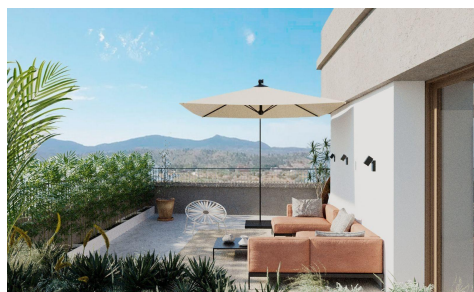

SPS52795H

Apartment in Hondon de las Nieves

€300,000

3

2

126m²

N/A

Exclusive New Build Apartments with Views of the Vineyards in Hondón de las Nieves Modern Homes in a Unique Natural Setting Discover this new development of flats in Hondón de las Nieves, a charming village set in a beautiful valley surrounded by olive and almond groves. This development offers 15 exclusive 2 and 3 bedroom homes, all designed to offer maximum comfort, energy efficiency and stunning views of the Vinalopó vineyards. Located in Vinalopó Medio, this peaceful enclave is ideal for those seeking a relaxed Mediterranean lifestyle, with easy access to nature and all essential services. High Quality Features and Modern Design Each flat has...(Ask for More Details!)