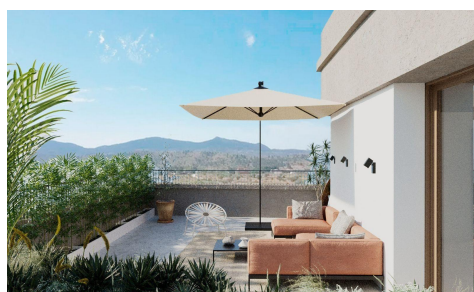

SPS22005X

Apartment in Hondon de las Nieves

€215,000

2

2

83m²

N/A

Exclusive New Build Apartments with Views of the Vineyards in Hondón de las Nieves Modern Homes in a Unique Natural Setting Discover this new development of flats in Hondón de las Nieves, a charming village set in a beautiful valley surrounded by olive and almond groves. This development offers 15 exclusive 2 and 3 bedroom homes, all designed to offer maximum comfort, energy efficiency and stunning views of the Vinalopó vineyards. Located in Vinalopó Medio, this peaceful enclave is ideal for those seeking a relaxed Mediterranean lifestyle, with easy access to nature and all essential services. High Quality Features and Modern Design Each flat has...(Ask for More Details!)