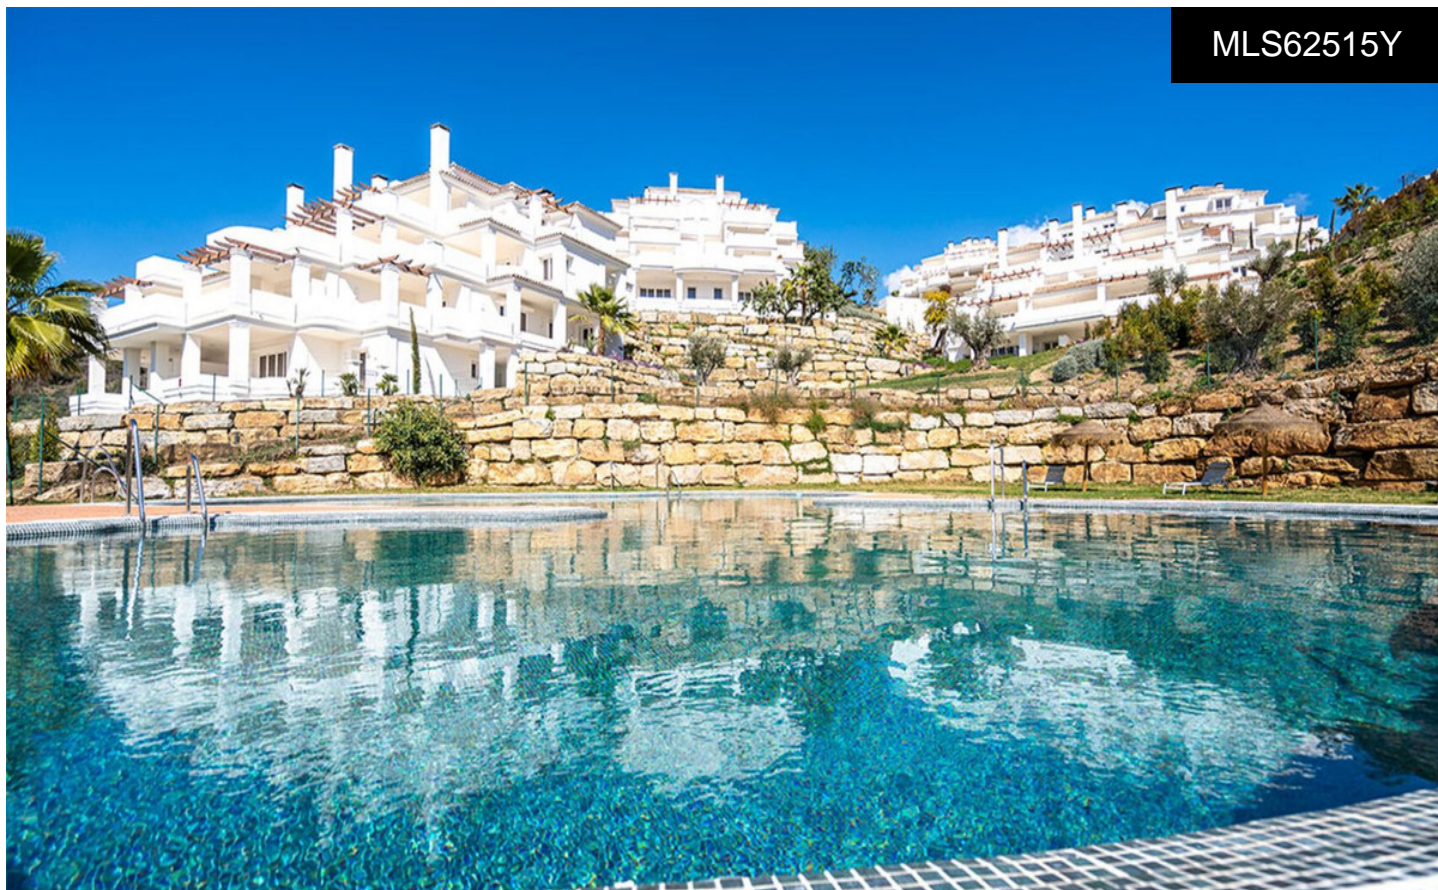

MLS62515Y

Apartment in Aloha

€497,500

2

1

109m²

N/A

Starting Prices as at 21/11/2025 A magnificent residential complex where you can enjoy the positive energy of the light and sea of the Costa del Sol in the exclusive area of Nueva Andalucia, (Marbella). With unique views of the Mediterranean Sea and surrounded by Mediterranean gardens that will evoke magnificent sensations. Design, space and quality integrated into a privileged natural environment. A private residential complex with an innovative design inspired by the architecture of the area. 70 spacious 2 and 3-bedroom homes with magnificent terraces and 24-hour security. Each apartment offers an excellent south-facing orientation and unparalleled views of the natural landscape of the Costa del Sol. This is a...(Ask for More Details!)