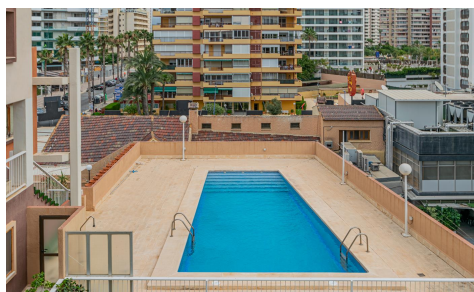

SPS76315J

Apartment in Benidorm **€795,000**

5

3

318m²

N/A

Spectacular penthouse-duplex in the central area of Benidorm. The house has direct access with elevator to the access of the apartment. It is distributed in a total of 5 bedrooms, 3 bathrooms, large living room, kitchen with gallery, reading room and large terraces with views and barbecue. It has central heating in all rooms and A / C hot-cold