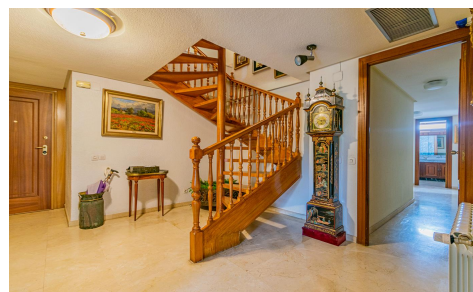

SPS76315J

Apartment in Benidorm **€795,000**

5

3

318m²

N/A

Spectacular penthouse-duplex in the central area of Benidorm. The house has direct access with elevator to the access of the apartment. It is distributed in a total of 5 bedrooms, 3 bathrooms, large living room, kitchen with gallery, reading room and large terraces with views and barbecue. It has central heating in all rooms and A / C hot-cold