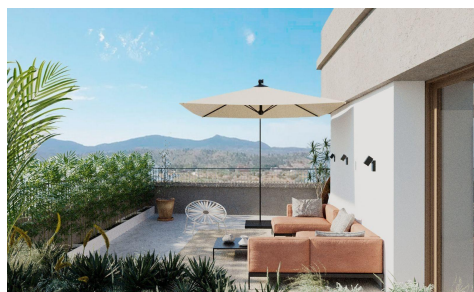

SPS56735C

Apartment in Hondon de las Nieves

€305,000

3

2

127m²

N/A

Exclusive New Build Apartments with Views of the Vineyards in Hondón de las Nieves Modern Homes in a Unique Natural Setting Discover this new development of flats in Hondón de las Nieves, a charming village set in a beautiful valley surrounded by olive and almond groves. This development offers 15 exclusive 2 and 3 bedroom homes, all designed to offer maximum comfort, energy efficiency and stunning views of the Vinalopó vineyards. Located in Vinalopó Medio, this peaceful enclave is ideal for those seeking a relaxed Mediterranean lifestyle, with easy access to nature and all essential services. High Quality Features and Modern Design Each flat has...(Ask for More Details!)