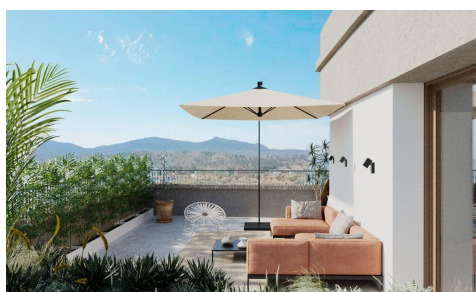

## Apartment in Hondon de las Nieves

€240,000

2

2

90m<sup>2</sup>

N/A

Exclusive New Build Apartments with Views of the Vineyards in Hondón de las Nieves Modern Homes in a Unique Natural Setting Discover this new development of flats in Hondón de las Nieves, a charming village set in a beautiful valley surrounded by olive and almond groves. This development offers 15 exclusive 2 and 3 bedroom homes, all designed to offer maximum comfort, energy efficiency and stunning views of the Vinalopó vineyards. Located in Vinalopó Medio, this peaceful enclave is ideal for those seeking a relaxed Mediterranean lifestyle, with easy access to nature and all essential services. High Quality Features and Modern Design Each flat has...(Ask for More Details!)