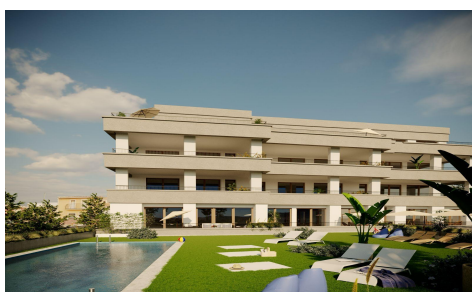

## Apartment in Hondon de las Nieves

€240,000

2

2

90m<sup>2</sup>

N/A

Exclusive New Build Apartments with Views of the Vineyards in Hondón de las Nieves Modern Homes in a Unique Natural Setting Discover this new development of flats in Hondón de las Nieves, a charming village set in a beautiful valley surrounded by olive and almond groves. This development offers 15 exclusive 2 and 3 bedroom homes, all designed to offer maximum comfort, energy efficiency and stunning views of the Vinalopó vineyards. Located in Vinalopó Medio, this peaceful enclave is ideal for those seeking a relaxed Mediterranean lifestyle, with easy access to nature and all essential services. High Quality Features and Modern Design Each flat has...(Ask for More Details!)