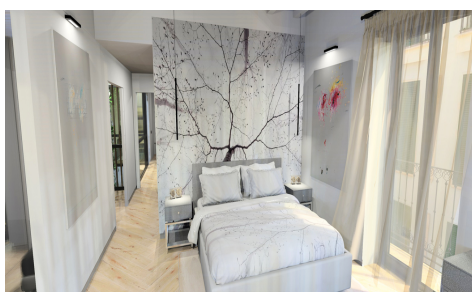

5

8

698m²

110m²

N/A

Contemporary Project 15th Century, 5 storey Palma luxury Townhouse in Prime Location Palma luxury townhouse in a prestigious location in Palma's historic first Plaza, 50m from Plaza Major. A perfectly restored 15 century building with 21st century interior finishes and fittings while keeping within sympathy to the architectural history with the rejuvenated classical facade. The views of the sea and the convenience of being in the centre of one of the most stunning and historic cities in the world combine to make this a unique opportunity. • Large 5 bedroom en-suite house with a separable guest apartment • Very high energy efficiency rating (B) provisional, all walls...(Ask for More Details!)