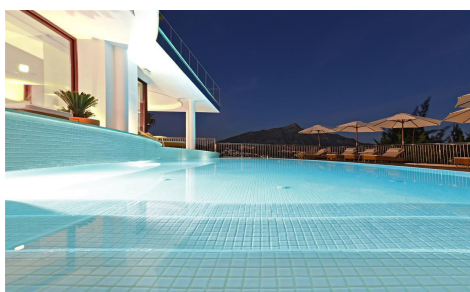

MLS99498X

Villa in Nueva Andalucia

€4,400,000

7

6

455m²

1,445m²

Located in the exclusive Golf Vally in Nueva AndalucÃ-a, a 5 min drive from Puerto Banus town centre, as well as to beaches and recreational areas. This newly renovated villa is built to the highest standard and designed by the renowned architect Angel Taborda, known worldwide for his avant-garde style. When entering this remarkable villa the modern architecture harmonious melt together with a panoramic view over La Concha Mountain, Las Brisas golf and the Mediterranean Sea. You instantly feel at peace while exploring the rest of the beautiful house â€” divided over 3 levels, having carefully considered the distribution to maximize the light and magnificent views surrounding the property. From...(Ask for More Details!)