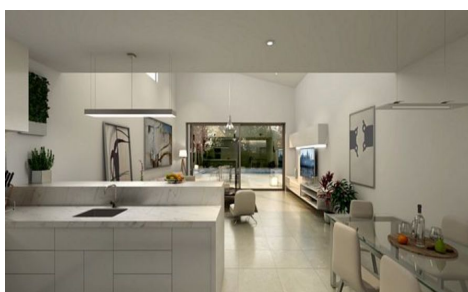

SM30271N

Villa in Altaona Golf

€600,000

4

4

195m²

1,000m²

Luxury new build villas at Altaona Golf and Country Village. This model of villa is the Campo with 4 bedrooms, 4 bathrooms all on 1 level with private pool and solarium. The villa has open plan living, dining and kitchen with high ceilings and doors out to the pool and garden. 3 of the bedrooms are en-suite and the 4th bedroom has a bathroom adjacent to it. The 2 bedrooms to the front have doors out to the pool area too. The master bedroom also has a walk-in wardrobe and 2 wash basins in the bathroom. All 4 bedrooms have fitted wardrobes. There is also parking inside the plot. Upstairs...(Ask for More Details!)