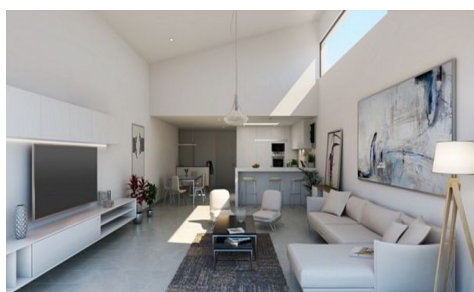

SM30271N

Villa in Altaona Golf

€600,000

4

4

195m²

1,000m²

Luxury new build villas at Altaona Golf and Country Village. This model of villa is the Campo with 4 bedrooms, 4 bathrooms all on 1 level with private pool and solarium. The villa has open plan living, dining and kitchen with high ceilings and doors out to the pool and garden. 3 of the bedrooms are en-suite and the 4th bedroom has a bathroom adjacent to it. The 2 bedrooms to the front have doors out to the pool area too. The master bedroom also has a walk-in wardrobe and 2 wash basins in the bathroom. All 4 bedrooms have fitted wardrobes. There is also parking inside the plot. Upstairs...(Ask for More Details!)