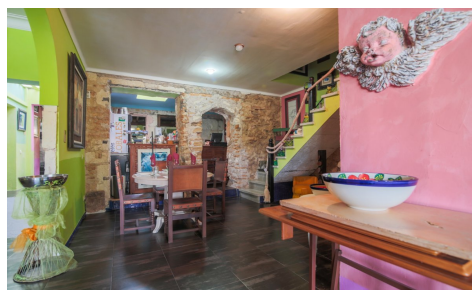

SPS71965S

Commercial in San Lorenzo **€649,000**

1

1

324m²

459m²

N/A

This charming town house with a restaurant business is situated in the heart of San Lorenzo, just a few steps from the town hall, church, schools and the popular "Nova" square of Sant Lorenzo. The property is located on a rectangular plot of land with access from two streets and has three different levels, which adds character and functionality to the structure. . The 2-story house is separated into 2 different uses. On the ground floor there is a restaurant and on the 1st floor, there is a space used as a home (without kitchen). . The ground floor is distributed in an entrance hall with reception, used as an...(Ask for More Details!)