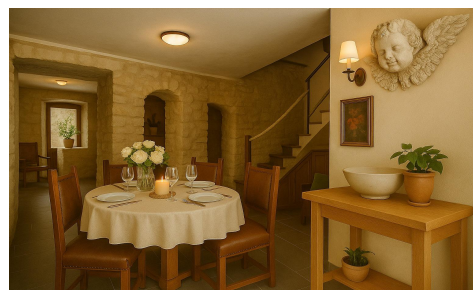

SPS71965S

Commercial in San Lorenzo **€649,000**

1

1

324m²

459m²

N/A

This charming town house with a restaurant business is situated in the heart of San Lorenzo, just a few steps from the town hall, church, schools and the popular "Nova" square of Sant Lorenzo. The property is located on a rectangular plot of land with access from two streets and has three different levels, which adds character and functionality to the structure. . The 2-story house is separated into 2 different uses. On the ground floor there is a restaurant and on the 1st floor, there is a space used as a home (without kitchen). . The ground floor is distributed in an entrance hall with reception, used as an...(Ask for More Details!)