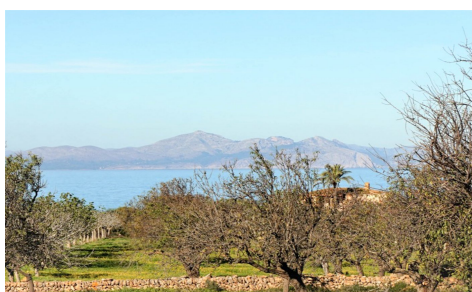

Country House in Arta

€700,000

0

0

108m²

29m²

N/A

Welcome to this magnificent rustic property located between Colonia de Sant Pere and S'Estanyol, just 1 km from the sea. This property is the perfect option for those looking for a natural, quiet environment surrounded by beautiful landscapes. With unobstructed views and serene surroundings, this estate offers a unique opportunity to enjoy country life with all the comforts. . . The farm has abundant trees native to the area, which not only beautify the landscape but also offer shade and a fresh natural environment. Unobstructed views of the imposing mountains of Mont Ferrutx and the beautiful bay of Alcudia, providing a picturesque and serene setting. . . The house is...(Ask for More Details!)