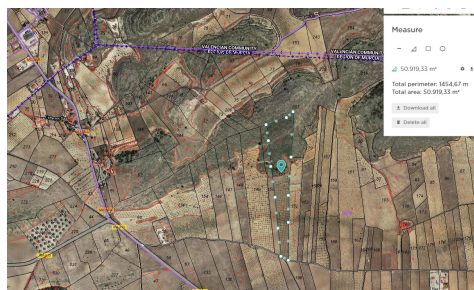

0

0

N/A

50,919m²

N/A

This legal building plot is located in Abanilla. The plot has 50. 919,33m2. You will can build your dream house in Spain, and enjoy the lovely views from this land. We are specialists in the Costa Blanca and Costa Calida specialising in the Alicante and Murcia Inland regions with a particular emphasis on Elda, Pinoso, Aspe, Elche and surrounding areas. We are an established, well known and trusted company that has built a solid reputation amongst buyers and sellers since we began trading in 2004. We offer a complete service with no hidden charges or surprises, starting with sourcing the property, right through to completion, and an unrivalled after sales...(Ask for More Details!)