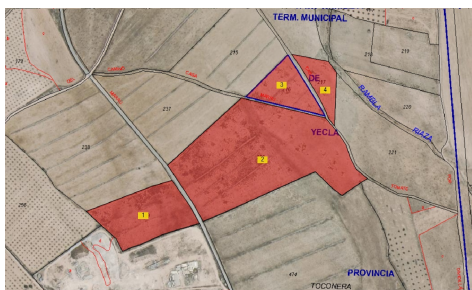

0

0

N/A

95,000m²

N/A

For sale: plot of land totaling 95,000 m², divided into 7 parcels across 2 locations on the edge of Yecla. This property presents an opportunity for development, situated in a strategic location by a main road, plots are easily accessible. The land currently lacks water and electricity, the nearest connection points are approximately 250 meters away, making it a viable option for potential future construction. Don't miss out on this investment opportunity! Yecla is renowned for its wine production, historical landmarks, and vibrant local culture. The surrounding natural landscapes provide opportunities for outdoor activities, while the town itself offers all necessary services, including schools, shops, and restaurants. This property combines...(Ask for More Details!)