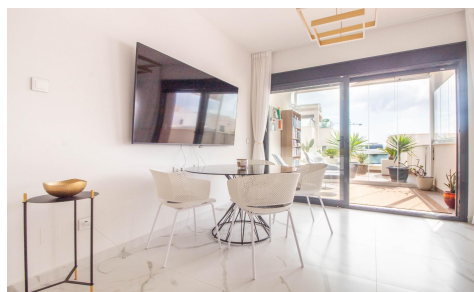

SPS52833E

Apartment in San Miguel de Salinas **€329,900**

2

2

91m²

90m²