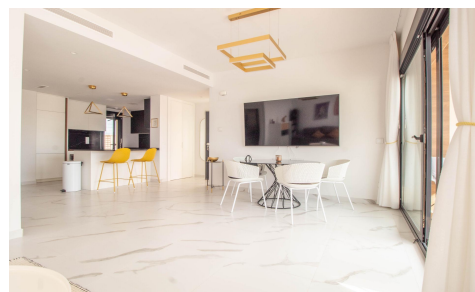

SPS52833E

Apartment in San Miguel de Salinas **€329,900**

2

2

91m²

90m²