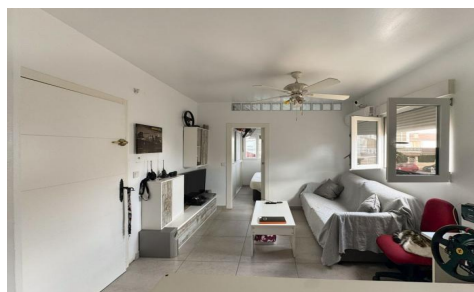

SPS85310B

Studio in Torrevieja **€98,000**

0

1

35m²

N/A

N/A