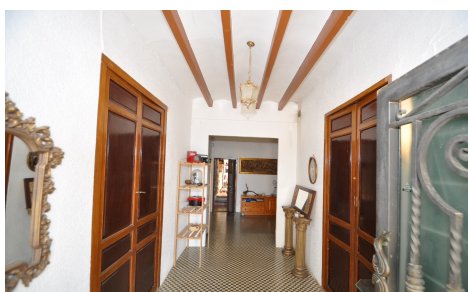

## Country House in Yecla

€130,000

5

1

270m<sup>2</sup>

80m<sup>2</sup>

N/A

Welcome to this charming and spacious Country House, located in the peaceful and picturesque hamlet of Yecla. This delightful property offers 5 bedrooms and 1 bathroom, spread across a generous 270m<sup>2</sup> of living space, providing ample room for a large family to enjoy. Upon entering, you will be struck by the stunning courtyard, spanning 60m<sup>2</sup>, offering a tranquil outdoor space to relax and entertain. The house itself is in excellent condition, having been lovingly maintained by its current owners, ensuring that it is ready to move in and start enjoying immediately. The property boasts an abundance of character and original features, including beautiful fireplaces, creating a warm and inviting atmosphere....(Ask for More Details!)