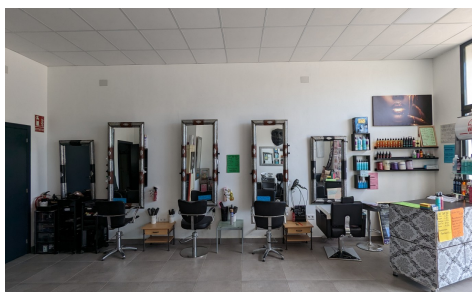

SPS93562Y

Commercial in Lo Crispin €85,000

0

0

69m²

N/A

N/A

Beautiful spacious commercial property located in the heart of Lo Crispin, Algorfa. Book your viewing now!