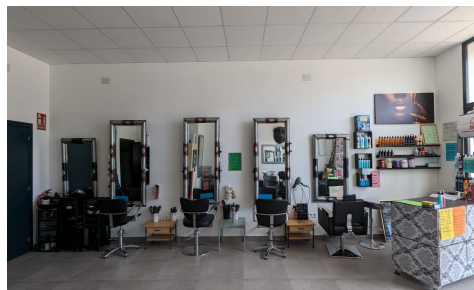

SPS93562Y

Commercial in Lo Crispin €85,000

0

0

118m²

N/A

N/A

Beautiful spacious commercial property located in the heart of Lo Crispin, Algorfa. Book your viewing now!