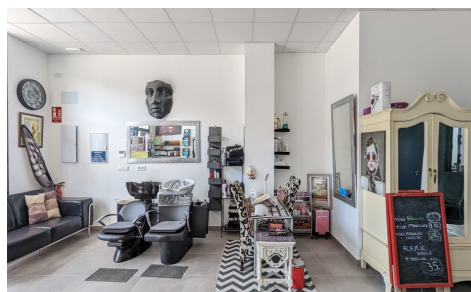

SPS93562Y

Commercial in Lo Crispin €85,000

0

0

69m²

N/A

N/A

Beautiful spacious commercial property located in the heart of Lo Crispin, Algorfa. Book your viewing now!