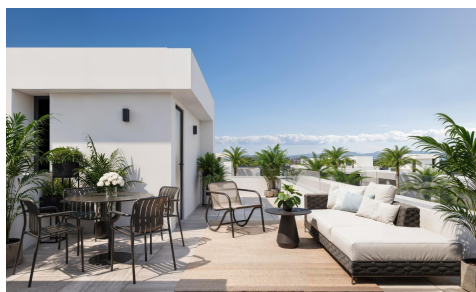

SPS95801S

Villa in Torre Pacheco **€695,000**

3

4

217m²

229m²

New Build Luxury Villas in Santa RosalÃ-a Lake and Life Resort Exclusive Villas in a Premier Private Resort in Murcia Discover an exceptional lifestyle opportunity in the Santa RosalÃ-a Lake and Life Resort, one of the most innovative and in-demand residential developments in the Region of Murcia. This new build project comprises 29 modern villas, each offering luxury, privacy and direct access to all the services and leisure options this unique resort has to offer. Spacious Layout and Customizable Basement Each villa features 3 bedrooms and 4 bathrooms, spread across two floors plus the underground and a rooftop solarium. A highlight is the expansive underground floor with...(Ask for More Details!)