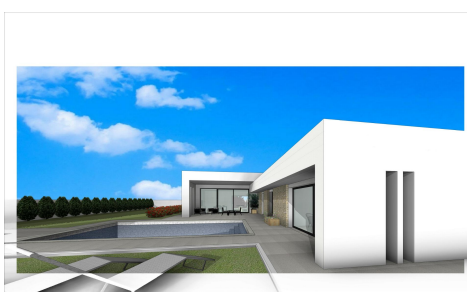

SPS84497A

Villa in Aspe

€498,000

3

3

188m²

13,172m²

Newly built villas located in the municipality of Aspe. Newly built villas with several models to choose from, with 2, 3 or 4 bedrooms, on one or two floors and built with slabs or with a structure: depending on the model and the plot chosen, the exact price will be calculated. All the villas are built on rustic plots of over 10,000 m², of which around 2,500 m² will be fenced off. The villas have an open-plan kitchen with living room, built-in wardrobes, private swimming pool, porch, storage room and outdoor parking space. There are several plots to choose from. The price...(Ask for More Details!)