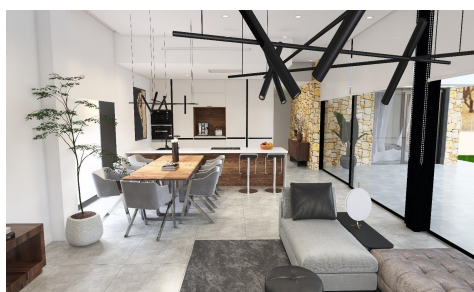

SPS32448T

Villa in Aspe

€521,000

3

3

189m²

13,172m²

Newly built villas located in the municipality of Aspe. Newly built villas with several models to choose from, with 2, 3 or 4 bedrooms, on one or two floors and built with slabs or with a structure: depending on the model and the plot chosen, the exact price will be calculated. All the villas are built on rustic plots of over 10,000 m², of which around 2,500 m² will be fenced off. The villas have an open-plan kitchen with living room, built-in wardrobes, private swimming pool, porch, storage room and outdoor parking space. There are several plots to choose from. The price...(Ask for More Details!)