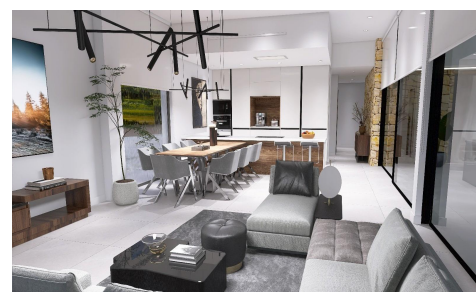

SPS32448T

Villa in Aspe

€521,000

3

3

189m²

13,172m²

Newly built villas located in the municipality of Aspe. Newly built villas with several models to choose from, with 2, 3 or 4 bedrooms, on one or two floors and built with slabs or with a structure: depending on the model and the plot chosen, the exact price will be calculated. All the villas are built on rustic plots of over 10,000 m², of which around 2,500 m² will be fenced off. The villas have an open-plan kitchen with living room, built-in wardrobes, private swimming pool, porch, storage room and outdoor parking space. There are several plots to choose from. The price...(Ask for More Details!)