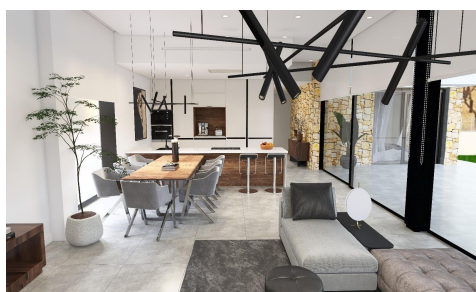

SPS95550Q

Villa in Aspe

€681,000

4

3

248m²

13,172m²

Newly built villas located in the municipality of Aspe. Newly built villas with several models to choose from, with 2, 3 or 4 bedrooms, on one or two floors and built with slabs or with a structure: depending on the model and the plot chosen, the exact price will be calculated. All the villas are built on rustic plots of over 10,000 m², of which around 2,500 m² will be fenced off. The villas have an open-plan kitchen with living room, built-in wardrobes, private swimming pool, porch, storage room and outdoor parking space. There are several plots to choose from. The price...(Ask for More Details!)