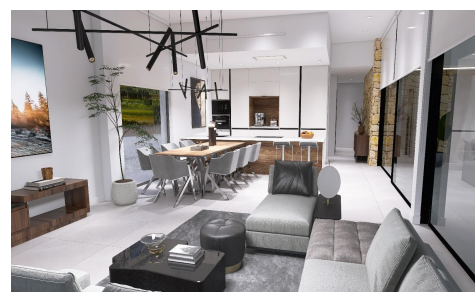

SPS95550Q

Villa in Aspe

€681,000

4

3

248m²

13,172m²

Newly built villas located in the municipality of Aspe. Newly built villas with several models to choose from, with 2, 3 or 4 bedrooms, on one or two floors and built with slabs or with a structure: depending on the model and the plot chosen, the exact price will be calculated. All the villas are built on rustic plots of over 10,000 m², of which around 2,500 m² will be fenced off. The villas have an open-plan kitchen with living room, built-in wardrobes, private swimming pool, porch, storage room and outdoor parking space. There are several plots to choose from. The price...(Ask for More Details!)