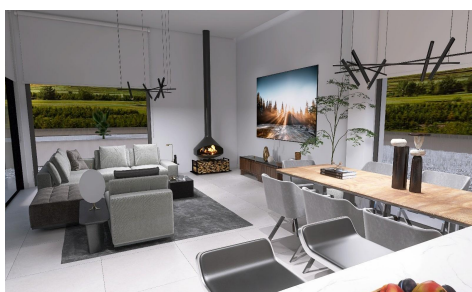

SPS95550Q

Villa in Aspe

€681,000

4

3

248m²

13,172m²

Newly built villas located in the municipality of Aspe. Newly built villas with several models to choose from, with 2, 3 or 4 bedrooms, on one or two floors and built with slabs or with a structure: depending on the model and the plot chosen, the exact price will be calculated. All the villas are built on rustic plots of over 10,000 m², of which around 2,500 m² will be fenced off. The villas have an open-plan kitchen with living room, built-in wardrobes, private swimming pool, porch, storage room and outdoor parking space. There are several plots to choose from. The price...(Ask for More Details!)