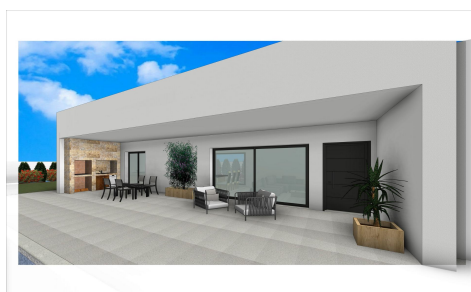

SPS69897Y

Villa in Aspe

€468,000

3

2

164m²

13,172m²

Newly built villas located in the municipality of Aspe. Newly built villas with several models to choose from, with 2, 3 or 4 bedrooms, on one or two floors and built with slabs or with a structure: depending on the model and the plot chosen, the exact price will be calculated. All the villas are built on rustic plots of over 10,000 m², of which around 2,500 m² will be fenced off. The villas have an open-plan kitchen with living room, built-in wardrobes, private swimming pool, porch, storage room and outdoor parking space. There are several plots to choose from. The price...(Ask for More Details!)