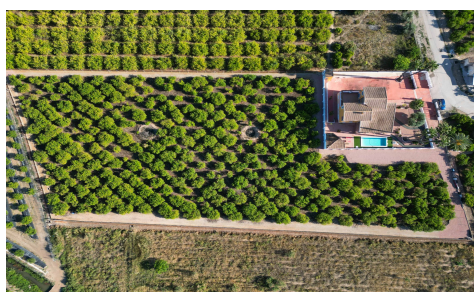

SPS38494A

**Finca in Orihuela** **€674,995**

5

4

495m<sup>2</sup>

9,480m<sup>2</sup>

N/A

We are extremely excited to be able to offer this STUNNING COUNTRY FINCA which is in CorrentÃ-as Medias (Orihuela). The property offers an overall plot of 9,480 m2, which is fully fenced. Inside the plot you have a FINCA built over three levels offering 495 m2 of space which sits within an internal plot of 1,000 m2, which is fenced within the perimeters of the farmland. As you walk into the estate, you have a long hallway, which provides access to all rooms on this level. To your immediate left you have a lovely lounge, which has lots of natural light and access out to a wrap-around terrace. Opposite this...(Ask for More Details!)