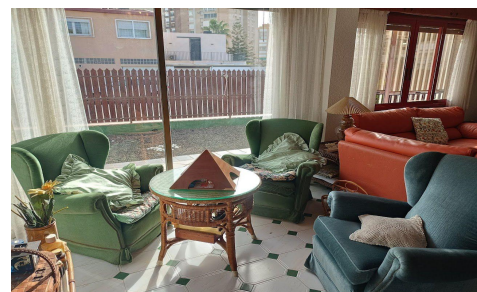

SPS48543W

Villa in Orihuela Costa

€650,000

4

3

212m²

705m²