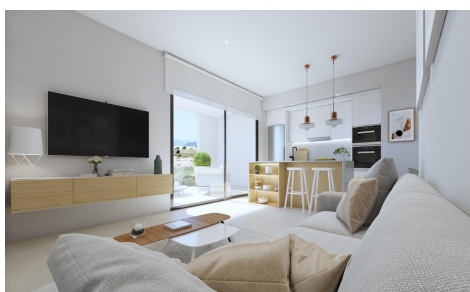

SPS83681R

Apartment in Alhama De Murcia

€225,000

2

2

71m²

N/A

NEW APARTMENTS IN CONDADO DE ALHAMA GOLF COURSE New two-bedroom, two-bathroom apartments with frontline golf views of ALHAMA SIGNATURE GOLF, a fabulous 18-hole golf course designed by Jack Nicklaus. CONDADO DE ALHAMA is a fantastic Golf Resort with many facilities and services. A shopping centre, sports centre, a range of bars and restaurants, supermarket. . . and more than 25 communal swimming pools and gardens. Only 18 minutes by car from the new International Airport of the Region of Murcia. The apartments have an area between 73. 88m2 and 75. 22m2 divided into 2 bedrooms, 2 bathrooms, an open living-kitchen-dining room of...(Ask for More Details!)