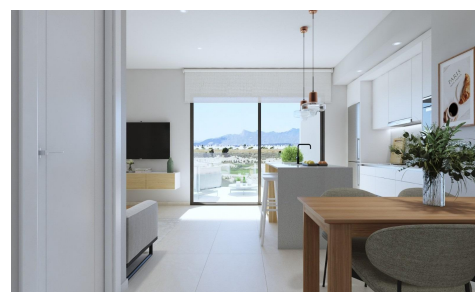

SPS83681R

Apartment in Alhama De Murcia

€225,000

2

2

71m²

N/A

NEW APARTMENTS IN CONDADO DE ALHAMA GOLF COURSE New two-bedroom, two-bathroom apartments with frontline golf views of ALHAMA SIGNATURE GOLF, a fabulous 18-hole golf course designed by Jack Nicklaus. CONDADO DE ALHAMA is a fantastic Golf Resort with many facilities and services. A shopping centre, sports centre, a range of bars and restaurants, supermarket. . . and more than 25 communal swimming pools and gardens. Only 18 minutes by car from the new International Airport of the Region of Murcia. The apartments have an area between 73. 88m2 and 75. 22m2 divided into 2 bedrooms, 2 bathrooms, an open living-kitchen-dining room of...(Ask for More Details!)