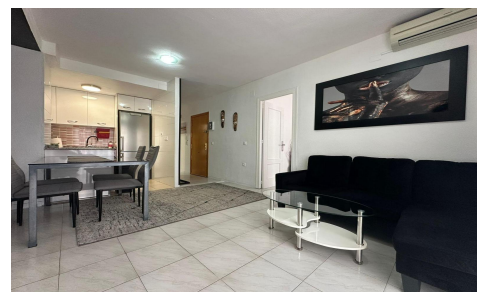

SPS38300C

Apartment in Torrevieja

€149,900

2

1

69m<sup>2</sup>

N/A

N/A