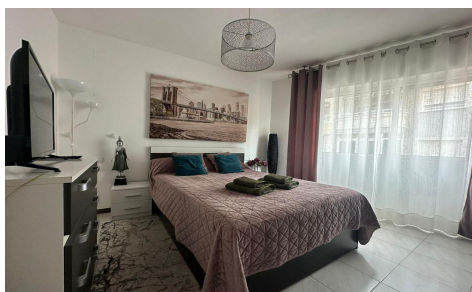

SPS38300C

Apartment in Torrevieja

€149,900

2

1

69m<sup>2</sup>

N/A

N/A