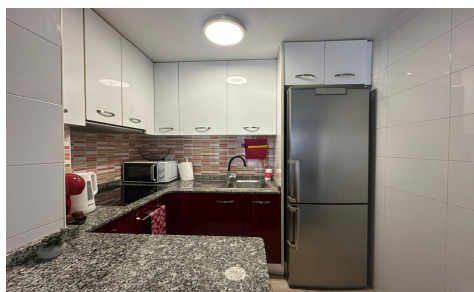

SPS38300C

Apartment in Torrevieja

€149,900

2

1

69m<sup>2</sup>

N/A

N/A