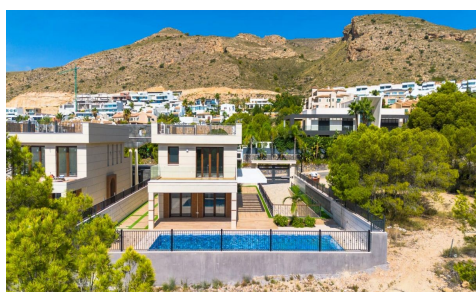

SPS46951D

**Villa in FINESTRAT**

**€849,000**

4

4

380m<sup>2</sup>

528m<sup>2</sup>

Luxurious Villa in Sierra Cortina, Finestrat Discover unparalleled elegance and modern sophistication in this exquisite villa located in the prestigious Sierra Cortina area of Finestrat, just a short 3 km drive from the sun-kissed shores of Poniente Beach in Benidorm. Designed and constructed by a private builder, this home stands out for its superior quality and distinctive architectural style, providing a unique living experience rarely found in the region. Key Features: Exclusive Setting: Situated on a generous 528 m<sup>2</sup> plot, this property forms part of an exclusive enclave featuring only two villas, ensuring privacy and a bespoke building quality that exceeds standard local offerings. Spacious Living: The villa encompasses 380 m<sup>2</sup> of...(Ask for More Details!)