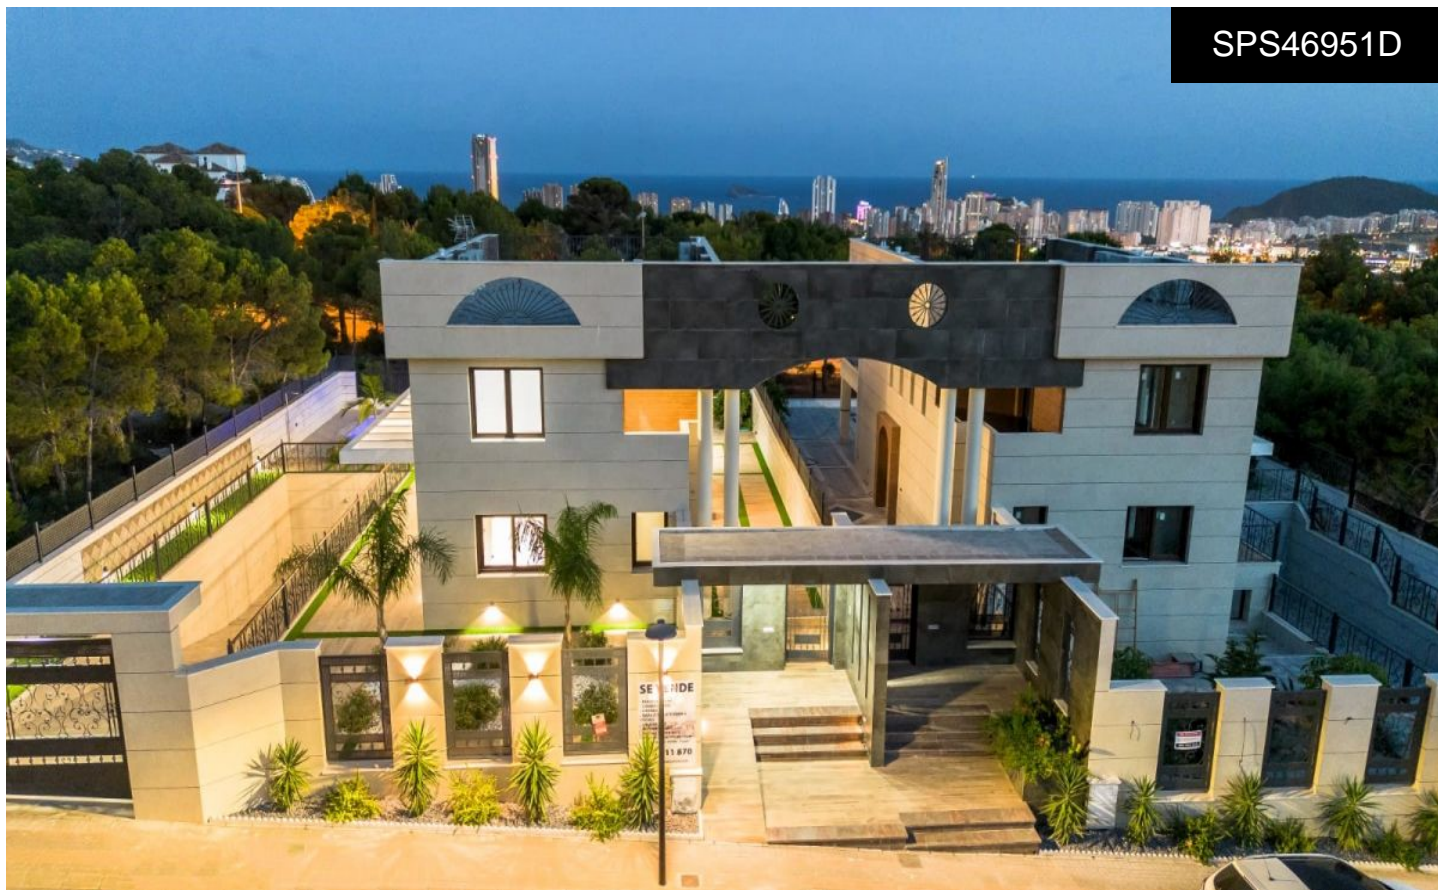

SPS46951D

**Villa in FINESTRAT**

**€849,000**

4

4

380m<sup>2</sup>

528m<sup>2</sup>

Luxurious Villa in Sierra Cortina, Finestrat Discover unparalleled elegance and modern sophistication in this exquisite villa located in the prestigious Sierra Cortina area of Finestrat, just a short 3 km drive from the sun-kissed shores of Poniente Beach in Benidorm. Designed and constructed by a private builder, this home stands out for its superior quality and distinctive architectural style, providing a unique living experience rarely found in the region. Key Features: Exclusive Setting: Situated on a generous 528 m<sup>2</sup> plot, this property forms part of an exclusive enclave featuring only two villas, ensuring privacy and a bespoke building quality that exceeds standard local offerings. Spacious Living: The villa encompasses 380 m<sup>2</sup> of...(Ask for More Details!)