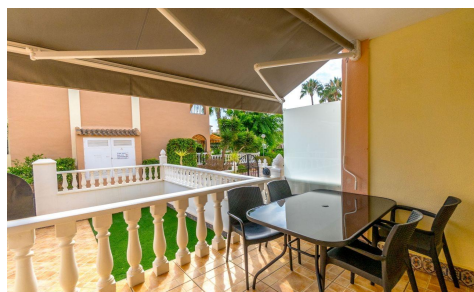

SPS10220A

Town House in Orihuela Costa **€285,000**

3

1

98m²

N/A

N/A