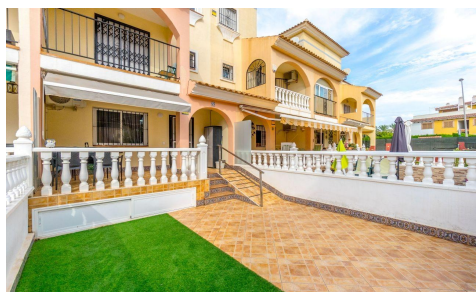

SPS10220A

Town House in Orihuela Costa **€285,000**

3

1

98m²

N/A

N/A