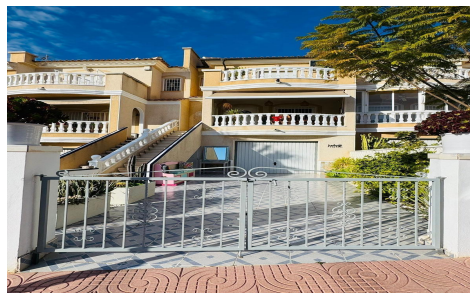

SPS74005P

**Town House in Rojales** **€269,000**

3

2

110m²

N/A

N/A