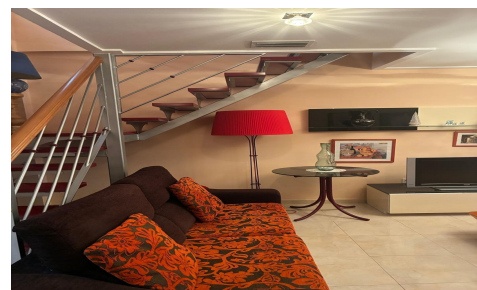

SPS60639W

Town House in Algorfa

€295,000

3

2

187m²

N/A

N/A