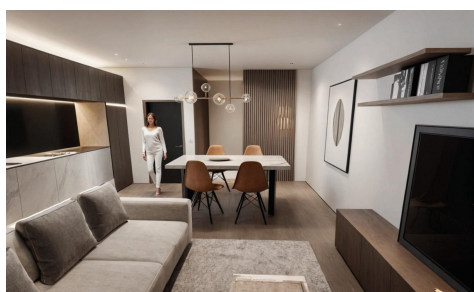

SPS64563F

Apartment in Torrevieja **€155,000**

1

1

65m²

N/A

N/A

I am pleased to exclusively present the new development Edificio Panorama Beach, located at Calle Heraclio No. 26 in Torrevieja, just a few meters from the new shopping center and the seafront promenade. . . We offer 8 properties (2 per floor):. . 4 two-bedroom apartments starting from â,-245,000. . Studios starting from â,-155,000. . Ground Floor. . Studio: â,-155,000. . Two-bedroom apartment: â,-245,000. . First Floor. . SOLD. . Second Floor. . Studio: â,-175,000. . Two-bedroom apartment: â,-265,000. . Penthouse. . Studio: â,-230,000. . Two-bedroom apartment: â,-310,000. . The properties include:. . Air conditioning. . Aerothermal system. . Fully fitted kitchen with upper and lower cabinets, drawers, LED lighting...(Ask for More Details!)