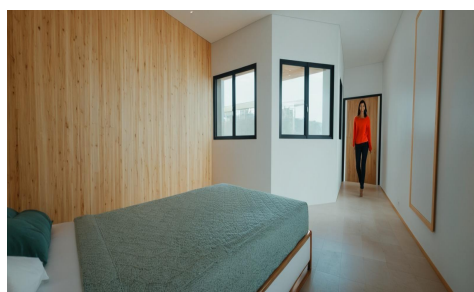

SPS64563F

Apartment in Torrevieja **€155,000**

1

1

65m²

N/A

N/A

I am pleased to exclusively present the new development Edificio Panorama Beach, located at Calle Heraclio No. 26 in Torrevieja, just a few meters from the new shopping center and the seafront promenade. . . We offer 8 properties (2 per floor):. . 4 two-bedroom apartments starting from â,-245,000. . Studios starting from â,-155,000. . Ground Floor. . Studio: â,-155,000. . Two-bedroom apartment: â,-245,000. . First Floor. . SOLD. . Second Floor. . Studio: â,-175,000. . Two-bedroom apartment: â,-265,000. . Penthouse. . Studio: â,-230,000. . Two-bedroom apartment: â,-310,000. . The properties include:. . Air conditioning. . Aerothermal system. . Fully fitted kitchen with upper and lower cabinets, drawers, LED lighting...(Ask for More Details!)