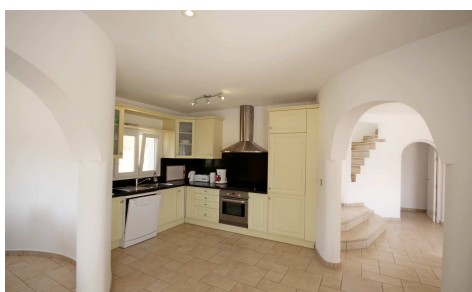

IM90873E

Villa in Javea

€750,000

3

3

152m²

1,000m²

Introducing the "Deluxe Round" villa, a meticulously completed construction as of April 2009, situated within the prestigious Residencial Cansalades development in JÁvea. Boasting a total constructed area of 152. 00m², this property exemplifies refined coastal living. The ground floor features an intelligently designed layout, with one wing dedicated to an expansive living room and circular dining area. The open-plan kitchen is equipped with premium-quality cabinetry and granite countertops, ensuring both functionality and aesthetic appeal. A grand entrance hall provides seamless access to the covered naya, which connects to the pool terraces. The opposite wing comprises two generously proportioned bedrooms; the primary bedroom includes an en-suite