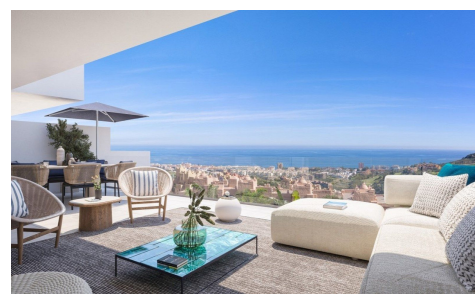

IM63340L

**Penthouse in La Duquesa**

**€522,000**

2

2

75m<sup>2</sup>

N/A

\*\* Last few penthouses available \*\*A development with 100 apartments in a magnificent residential area and in an extraordinary location. The two and three-bedroom apartments are distributed in different blocks resulting in a balanced ensemble. The project combines a modern design architecture wrapped with a perfectly studied landscaping that surrounds the building with its large gardens and common leisure areas that allow the client to enjoy a resort concept. Very spacious apartments, penthouses and ground floors with distributions, qualities and finishes designed so that the property is just what you are looking for. Every apartment has a large terrace, a key part of the entire apartment, a spacious extension with...(Ask for More Details!)