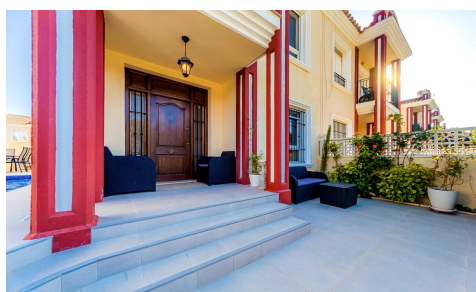

## Duplex in Dehesa de Campoamor

€335,000

4

2

N/A

N/A

N/A

A 110 m<sup>2</sup> duplex home located in the quiet and green residential complex of Monte Mar, set within a beautiful pine park in Dehesa de Campoamor. The property is just 700 meters from the sea and the sandy shores of Playa de la Glea, accessible via a flat road with no hills. Most of the walk to the beach is shaded by tall pine trees, creating a pleasant and refreshing vibe. The home benefits from excellent air quality, allowing comfortable sleeping even on summer nights without the need for air conditioning. The property has been renovated and upgraded, including: New windows throughout Private swimming pool (8m x 3m x 1.8m) Fully updated... (Ask for More Details!)