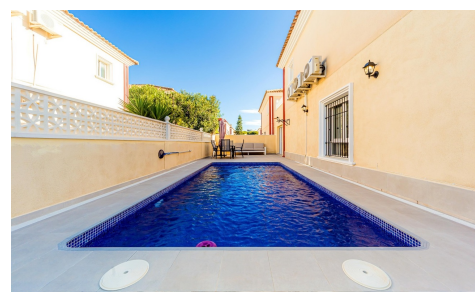

## Duplex in Dehesa de Campoamor

€335,000

4

2

N/A

N/A

N/A

A 110 m<sup>2</sup> duplex home located in the quiet and green residential complex of Monte Mar, set within a beautiful pine park in Dehesa de Campoamor. The property is just 700 meters from the sea and the sandy shores of Playa de la Glea, accessible via a flat road with no hills. Most of the walk to the beach is shaded by tall pine trees, creating a pleasant and refreshing vibe. The home benefits from excellent air quality, allowing comfortable sleeping even on summer nights without the need for air conditioning. The property has been renovated and upgraded, including: New windows throughout Private swimming pool (8m x 3m x 1.8m) Fully updated... (Ask for More Details!)