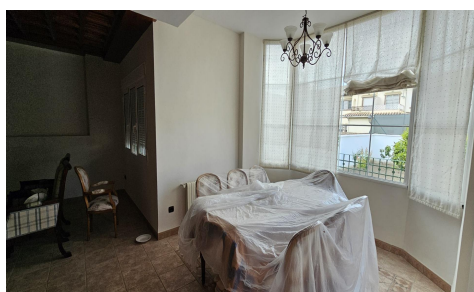

SPS87913M

Semi Detached in Santa Fe

€450,000

4

4

452m²

563m²

Your oasis of tranquility in the center of the city! Do you dream of a spacious, bright home with all the comforts, while enjoying the tranquility and proximity to all services? This semi-detached house in Santa Fe is your ideal home! Prime location: Located in a central area of Santa Fe, this chalet offers you the comfort of having everything at hand: supermarkets, schools, public transportation, leisure areas and much more. Forget about long trips and enjoy life in a quiet and familiar environment. A space for the whole family: With its 3 floors and 210 square meters built, this chalet offers ample space for the whole family. Enjoy 4...(Ask for More Details!)