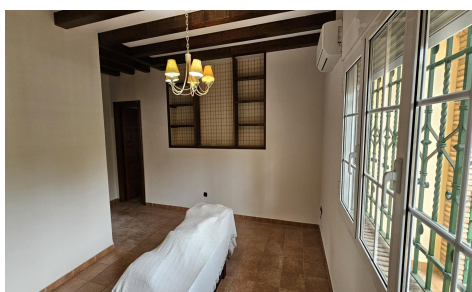

SPS87913M

Semi Detached in Santa Fe

€450,000

4

4

452m²

563m²

Your oasis of tranquility in the center of the city! Do you dream of a spacious, bright home with all the comforts, while enjoying the tranquility and proximity to all services? This semi-detached house in Santa Fe is your ideal home! Prime location: Located in a central area of Santa Fe, this chalet offers you the comfort of having everything at hand: supermarkets, schools, public transportation, leisure areas and much more. Forget about long trips and enjoy life in a quiet and familiar environment. A space for the whole family: With its 3 floors and 210 square meters built, this chalet offers ample space for the whole family. Enjoy 4...(Ask for More Details!)