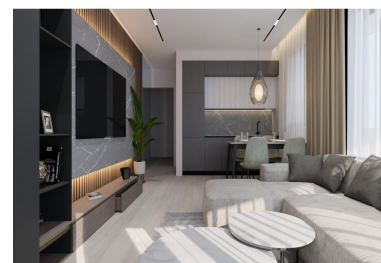

## Penthouse in Torrevieja

€388,000

2

2

59m<sup>2</sup>

N/A

Modern New Build Apartments in Central Torrevieja – Just 600 m from the Sea Discover this exclusive boutique development of only 8 modern new build apartments, perfectly located in the heart of Torrevieja. Just 600 m from Playa de Los Locos and 650 m from the famous Playa del Cura with its lively promenade, these homes offer the ideal blend of beachside living and urban convenience. Contemporary Design and Smart Layouts Choose between stylish 1-bedroom apartments with 1 bathroom or spacious 2-bedroom units with 2 bathrooms. Each property is designed with a modern, functional layout that maximizes natural light and comfort. High-quality finishes ensure durability and elegance, making...(Ask for More Details!)