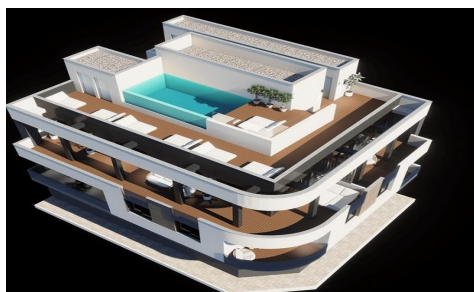

## Penthouse in Torrevieja

€388,000

2

2

59m<sup>2</sup>

N/A

Modern New Build Apartments in Central Torrevieja – Just 600 m from the Sea Discover this exclusive boutique development of only 8 modern new build apartments, perfectly located in the heart of Torrevieja. Just 600 m from Playa de Los Locos and 650 m from the famous Playa del Cura with its lively promenade, these homes offer the ideal blend of beachside living and urban convenience. Contemporary Design and Smart Layouts Choose between stylish 1-bedroom apartments with 1 bathroom or spacious 2-bedroom units with 2 bathrooms. Each property is designed with a modern, functional layout that maximizes natural light and comfort. High-quality finishes ensure durability and elegance, making...(Ask for More Details!)