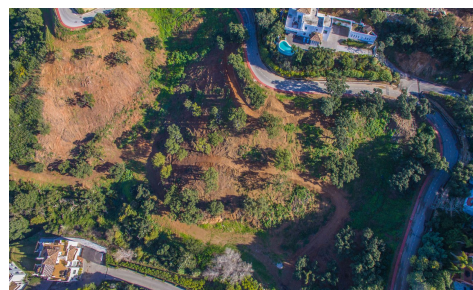

0

0

3,454m²

15,700m²

N/A

Plot to build 8 villas and townhouses in La Mairena. Residential Plot, La Mairena, Costa del Sol. Garden/Plot 15700 m². Setting :Suburban, Country, Village, Mountain Pueblo, Close To Golf, Close To Sea, Close To Schools,Close To Forest, Urbanisation. Orientation : North, North East, East, South West, West, North West. Views : Mountain, Country, Panoramic, Garden, Courtyard, Forest. Category : Investment, Off Plan, With Planning Permission.