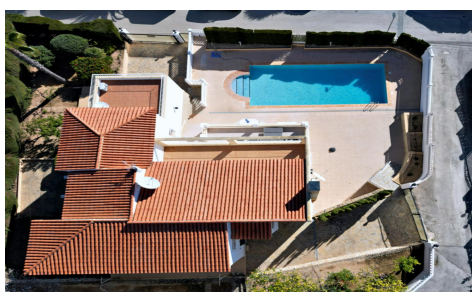

SPS89541W

Villa in Calpe

€895,000

7

6

462m²

854m²

This beautifully designed villa, set on a generous plot of 980 m², offers 380 m² of built space. The villa, has been carefully maintained. The villa is arranged across two levels and offers a layout that maximizes the stunning views of the sea and the famous Penon Ifach rock. The design features an open-plan living and dining room with large windows that allow natural light to flood the space, creating a warm and inviting atmosphere. The fully independent kitchen is spacious and functional, offering the perfect place for cooking and enjoying family meals. On the ground floor, there are three bedrooms, one of which has its own ensuite...(Ask for More Details!)