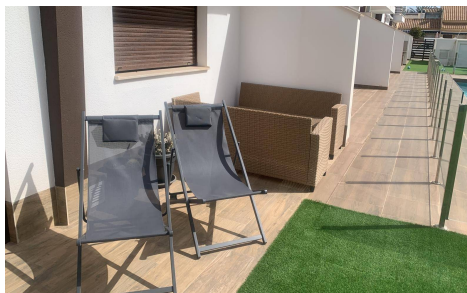

SPS74815C

Apartment in San Pedro del Pinatar

€245,000

2

2

85m²

N/A

? Discover your new home! This spectacular, nearly new apartment is located in the heart of San Pedro del Pinatar, a vibrant and central area. With a built area of 85 m² and a usable area of 68 m², it features two double bedrooms, perfect for relaxing. It also has two full bathrooms, ensuring comfort for you and your loved ones. The property is exceptionally bright thanks to its all-exterior layout. Among its wonderful extras, you'll enjoy private parking, a communal swimming pool perfect for cooling off in the summer, and a charming terrace where you can unwind outdoors. The complex is surrounded by... (Ask for More Details!)