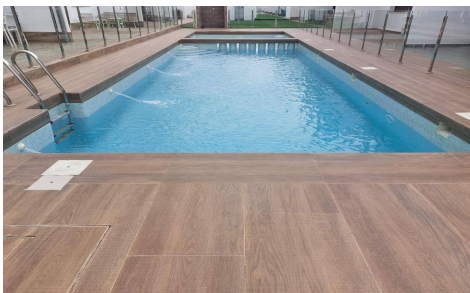

SPS74815C

Apartment in San Pedro del Pinatar

€245,000

2

2

85m²

N/A

? Discover your new home! This spectacular, nearly new apartment is located in the heart of San Pedro del Pinatar, a vibrant and central area. With a built area of 85 m² and a usable area of 68 m², it features two double bedrooms, perfect for relaxing. It also has two full bathrooms, ensuring comfort for you and your loved ones. The property is exceptionally bright thanks to its all-exterior layout. Among its wonderful extras, you'll enjoy private parking, a communal swimming pool perfect for cooling off in the summer, and a charming terrace where you can unwind outdoors. The complex is surrounded by... (Ask for More Details!)