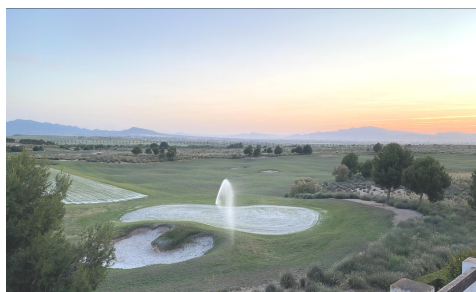

SPS97631X

Apartment in Alhama De Murcia **€125,000**

2

1

60m²

N/A

2 bed Apartment with Golf course views Wake up to sweeping fairway views, endless sunshine, and unforgettable sunsets from this beautiful two-bedroom 2nd floor penthouse apartment, perfectly positioned on the front line of the Jack Nicklaus designed golf course at the highly sought-after Condado de Alhama resort. This prime, elevated home enjoys south to south-west facing terraces, offering sunshine from mid-morning through to evening and arguably some of the finest golf views on the entire resort. Whether you're sipping your morning coffee or enjoying a sunset dinner, the outlook is simply spectacular. Highlights at a Glance:- Spacious private terrace ideal for al fresco dining, relaxing, and entertaining Fully furnished & Free...(Ask for More Details!)