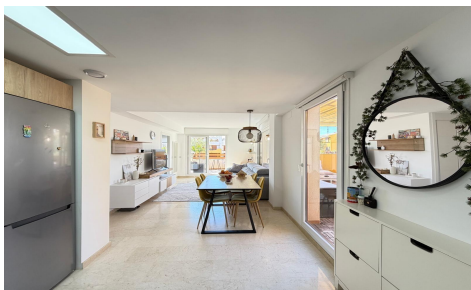

SPS64600W

**Penthouse in Torrevieja**

**€339,900**

2

2

110m<sup>2</sup>

N/A

N/A