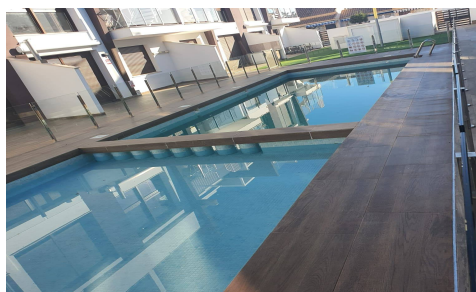

SPS51538G

Semi Detached in San Pedro del Pinatar

€336,800

2

2

92m²

N/A

Bedrooms: 2, Bathrooms: 2, Semi Detached in San Pedro del Pinatar, Murcia, Spain