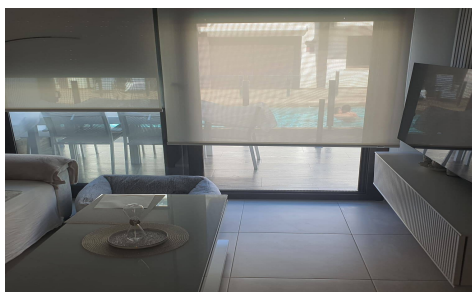

SPS51538G

Semi Detached in San Pedro del Pinatar

€336,800

2

2

92m²

N/A

Bedrooms: 2, Bathrooms: 2, Semi Detached in San Pedro del Pinatar, Murcia, Spain