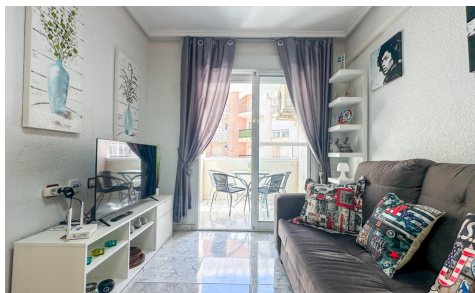

SPS94514M

Apartment in Torrevieja **€145,000**

2

1

52m²

N/A

N/A