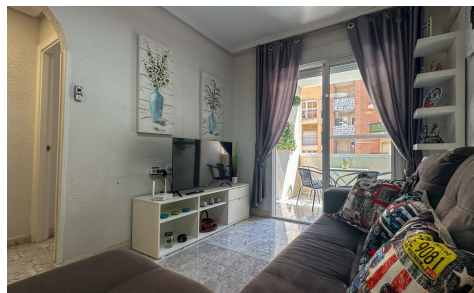

SPS94514M

Apartment in Torrevieja **€145,000**

2

1

52m²

N/A

N/A